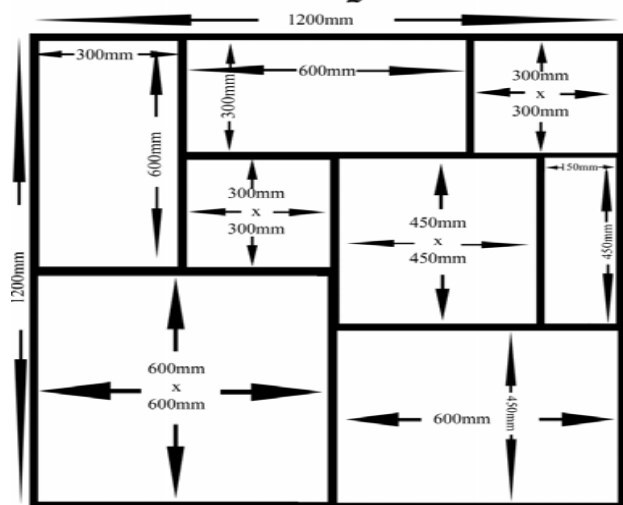

Patio Paving

Scotslate Buff or Grey 450 x 450 £2.10

Scotslate Red & Buff 450 x 450 £2.35

Scotslate Black & Buff 450 x 450 £2.35

Weathered York Buff & Grey 450 x 450 £2.10

Weathered York Charcoal 450 x 450 £2.50

Rustic Brick Buff or Red 450 x 450 £1.99

Herringbone Red or Buff 450 x 450 £1.99

Cobbelstone Grey or Buff 450 x 450 £2.10

Ripple Red or Buff 450 x 450 £1.99

Hexagon Grey or Buff 450 x 450 £2.65

Hexagon Charcoal 450 x 450 (To Order) £2.95

Riven Buff 600 x 600 £4.20 Charcoal £4.65

Cotswold (old weathered) 600x600 £5.35

Cotswold (old weathered) 600x300 £3.35

Cathedral Stone Range

1200 x 1200 Set Complete £21.00