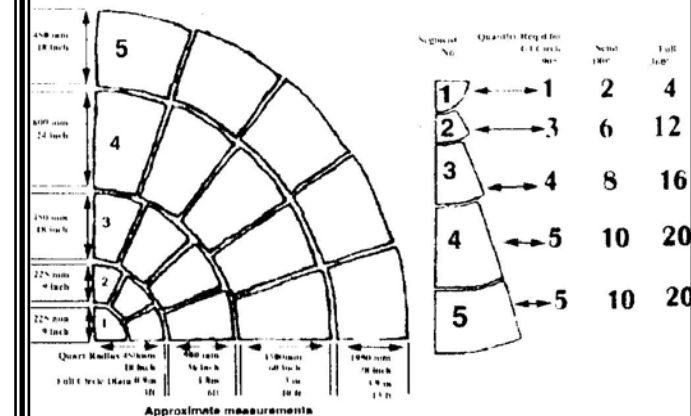

Coping Stone flat 630 x 280 £3.99

Standard Pillar Caps

Apex 250 x 250 Buff & Grey £3.50

Apex 375x375 Buff & Grey £3.99

Apex 450 x 450 Buff & Grey £29.99

Apex 520 x 520 Buff & Grey £34.99

Range of Ornate coping and pillar caps available.

YORKSTONE ROTARY PATIO

VARIOUS SIZES AVAILABLE

13ft DIAMETER APPROX (4m) £225.00

10ft DIAMETER APPROX (3m) £165.00

6 ft DIAMETER APPROX (1.8m) £95.00

BUFF + GREY SPECIAL COLOURS MADE TO ORDER

COTSWOLD ROTARY PATIO

VARIOUS SIZES AVAILABLE

AVAILABLE IN- BUFF-(BLACK-BUFF) (RED-BUFF) -(GREEN + BUFF)

Rotary Buff 11.5 ft (3.45) Mtr £195.00

Rotary Buff 8.5 ft (2.56) Mtr £130.00

Rotary Coloured 11.5 ft (3.45) Mtr £210.00

Rotary Coloured 8.50 ft 2.56 Mtr £145.00