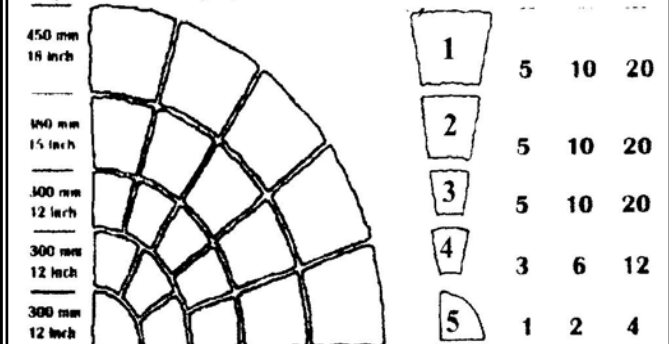

YORKSTONE ROTARY PATIO

VARIOUS SIZES AVAILABLE

13ft DIAMETER APPROX (4m) £225.00

10ft DIAMETER APPROX (3m) £165.00

6 ft DIAMETER APPROX (1.8m) £95.00

BUFF + GREY SPECIAL COLOURS MADE TO ORDER

COTSWOLD ROTARY PATIO

VARIOUS SIZES AVAILABLE

AVAILABLE IN- BUFF-(BLACK-BUFF) (RED-BUFF) -(GREEN + BUFF)

Rotary Buff 11.5 ft (3.45) Mtr £195.00

Rotary Buff 8.5 ft (2.56) Mtr £130.00

Rotary Coloured 11.5 ft (3.45) Mtr £210.00

Rotary Coloured 8.50 ft 2.56 Mtr £145.00