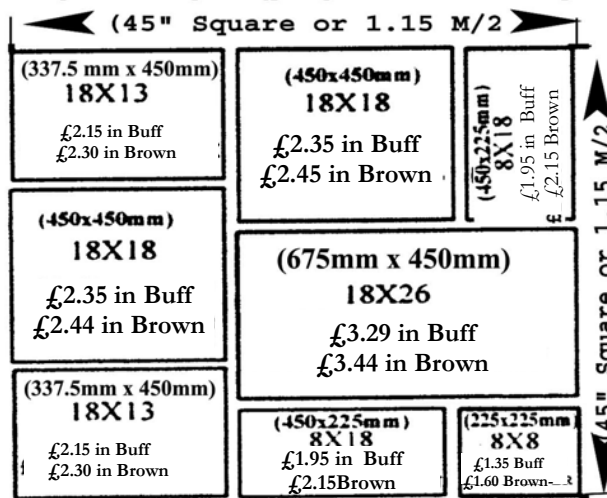

OLD YORKSTONE PAVING

£16.52 SET IN BUFF

£17.62 SET IN BLACK AND BROWN

Edging Stones

Rope Twist Red-Buff & Grey 450 x 200 £2.25

Scalloped Fern Red 600 x 200 £2.25

Victorian Buff 450 x 200 £2.25

Antique Buff 200 x 200 £1.15

Kerb edging Grey & Buff 600 x 180 £2.99

Kerb edging Grey & Buff 600 x 210 £3.99

Water Gully Grey & Buff 600 x 100 £2.99

Stepping Stones

Giant Paws Red Buff Grey £2.35

Round 450 Red Buff Grey £2.99

Round 300 Red Buff Grey £1.99

Standard Coping Stones

Apex 600x 125 Grey & Buff £2.45

Apex 600x 275 Grey & Buff £3.75

Coping Stone flat 630 x 280 £3.99

Standard Pillar Caps

Apex 250 x 250 Buff & Grey £3.50

Apex 375x375 Buff & Grey £3.99

Apex 450 x 450 Buff & Grey £29.99

Apex 520 x 520 Buff & Grey £34.99

Range of Ornate coping and pillar caps available.